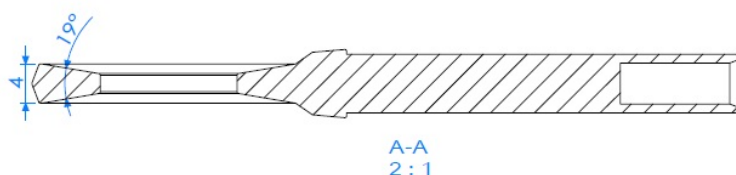

PRODUCT SHEET

Description:

Contemporary Key # 7771, NPL, Shaft 40mm, W/Euro Bit

Item number:

14.10.056-1

Units	Box	Carton	HS Code	Barcode
Pcs.	100	500	8301700000	
				5704866461108

SISO A/S

Mileparken 11
DK-2740 Skovlunde
Denmark
VAT: DK 24786013

Phone +45 45 830 900

www.siso.dk
siso@siso.dk

Danske Bank
Nytorv Branch
Copenhagen
SWIFT: DABADKKK

Account no.
4180 3112 112936
IBAN Account
DK7230003112112936