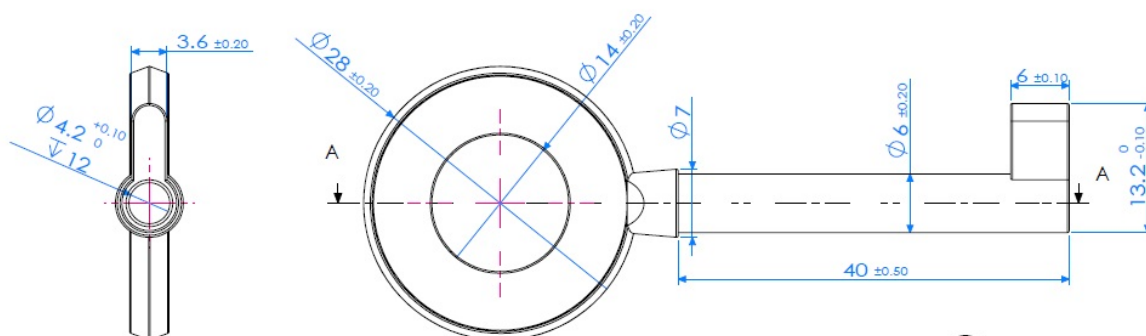

PRODUCT SHEET

Description:

Contemporary Key # 7771, NPL, Shaft 40mm, W/Euro Bit

Item number:

14.10.056-1

Units	Box	Carton	HS Code	Barcode
Pcs.	100	500	8301700000	
				5704866461108

SISO A/S

Mileparken 11
DK-2740 Skovlunde
Denmark
VAT: DK 24786013

Phone +45 45 830 900

www.siso.dk
siso@siso.dk

Danske Bank
Nytorv Branch
Copenhagen
SWIFT: DABADKKK

Account no.
4180 3112 112936
IBAN Account
DK7230003112112936